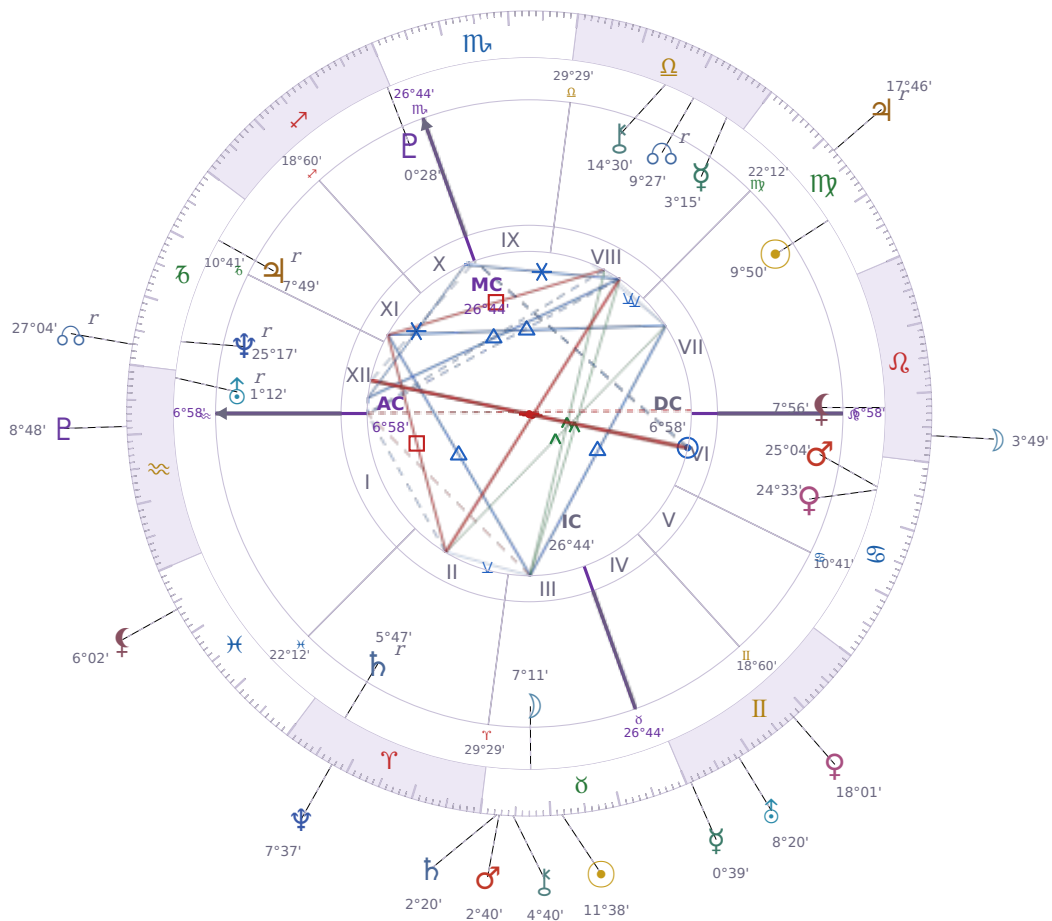

DAILY PERSONAL HOROSCOPE

Zendaya

American actress and singer (born 1996)

♍ Virgo September 1, 1996 18:01 Oakland

Monday, 1 May 2028

TRANSITS FOR TODAY

☉ Sun	in ♉ Taurus	11°38'19"
☾ Moon	in ♌ Leo	3°49'31"
☿ Mercury	in ♊ Gemini	0°39'39"
♀ Venus	in ♊ Gemini	18°01'33"
♂ Mars	in ♉ Taurus	2°40'49"
♃ Jupiter	in ♍ Virgo Rx	17°46'16"
♄ Saturn	in ♉ Taurus	2°20'03"

♅ Uranus	in ♊ Gemini	8°20'58"
♆ Neptune	in ♈ Aries	7°37'35"
♇ Pluto	in ♒ Aquarius	8°48'41"
♁ Chiron	in ♉ Taurus	4°40'34"
♁ NNode	in ♐ Capricorn Rx	27°04'59"
♁ Lilith	in ♋ Pisces	6°02'49"

NATAL PLANETS

☉ Sun	in ♍ Virgo	9°50'33"	VII
☾ Moon	in ♉ Taurus	7°11'13"	III
☿ Mercury	in ♎ Libra	3°15'58"	VIII
♀ Venus	in ♋ Cancer	24°33'35"	VI
♂ Mars	in ♋ Cancer	25°04'42"	VI
♃ Jupiter	in ♐ Capricorn	7°49'25"	XI Rx
♄ Saturn	in ♈ Aries	5°47'39"	II Rx
♅ Uranus	in ♒ Aquarius	1°12'36"	XII Rx
♆ Neptune	in ♐ Capricorn	25°17'23"	XII Rx
♇ Pluto	in ♏ Sagittarius	0°28'32"	X
♁ Chiron	in ♎ Libra	14°30'22"	VIII
♁ North Node	in ♎ Libra	9°27'41"	VIII Rx
♁ Lilith	in ♌ Leo	7°56'00"	VII

☿ Mercury ♂ Opposition ♇ natal Pluto

Right now you're likely to say things that feel urgent and important but come across as harsh or controlling to others. You may notice yourself pushing conversations toward uncomfortable truths or **interrogating people about their motives** in ways that feel justified to you but leave them feeling attacked. These days, your words have a sharp edge, and backing down or softening what you've said feels impossible until this transit passes.