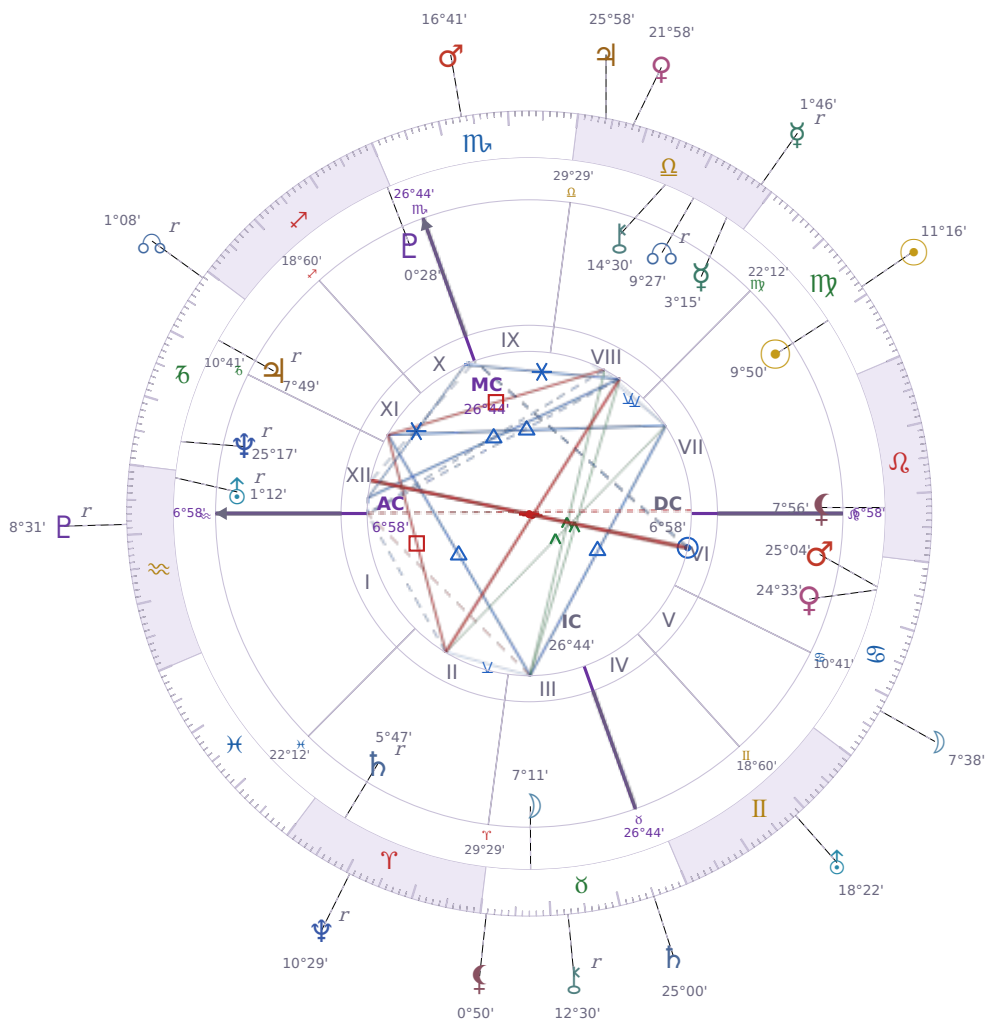

DAILY PERSONAL HOROSCOPE

Zendaya

American actress and singer (born 1996)

♍ Virgo September 1, 1996 18:01 Oakland

Monday, 3 September 2029

TRANSITS FOR TODAY

☉ Sun	in ♍ Virgo	11°16'27"
☾ Moon	in ♋ Cancer	7°38'18"
☿ Mercury	in ♎ Libra Rx	1°46'56"
♀ Venus	in ♎ Libra	21°58'36"
♂ Mars	in ♏ Scorpio	16°41'29"
♃ Jupiter	in ♎ Libra	25°58'39"
♄ Saturn	in ♋ Taurus	25°00'41"

♅ Uranus	in ♊ Gemini	18°22'40"
♆ Neptune	in ♈ Aries Rx	10°29'10"
♇ Pluto	in ♒ Aquarius Rx	8°31'36"
♁ Chiron	in ♉ Taurus Rx	12°30'13"
♋ NNode	in ♑ Capricorn Rx	1°08'12"
♁ Lilith	in ♉ Taurus	0°50'54"

NATAL PLANETS

☉ Sun	in ♍ Virgo	9°50'33"	VII
☾ Moon	in ♉ Taurus	7°11'13"	III
☿ Mercury	in ♎ Libra	3°15'58"	VIII
♀ Venus	in ♋ Cancer	24°33'35"	VI
♂ Mars	in ♋ Cancer	25°04'42"	VI
♃ Jupiter	in ♑ Capricorn	7°49'25"	XI Rx
♄ Saturn	in ♈ Aries	5°47'39"	II Rx
♅ Uranus	in ♒ Aquarius	1°12'36"	XII Rx
♆ Neptune	in ♑ Capricorn	25°17'23"	XII Rx
♇ Pluto	in ♐ Sagittarius	0°28'32"	X
♁ Chiron	in ♎ Libra	14°30'22"	VIII
♋ North Node	in ♎ Libra	9°27'41"	VIII Rx
♁ Lilith	in ♌ Leo	7°56'00"	VII