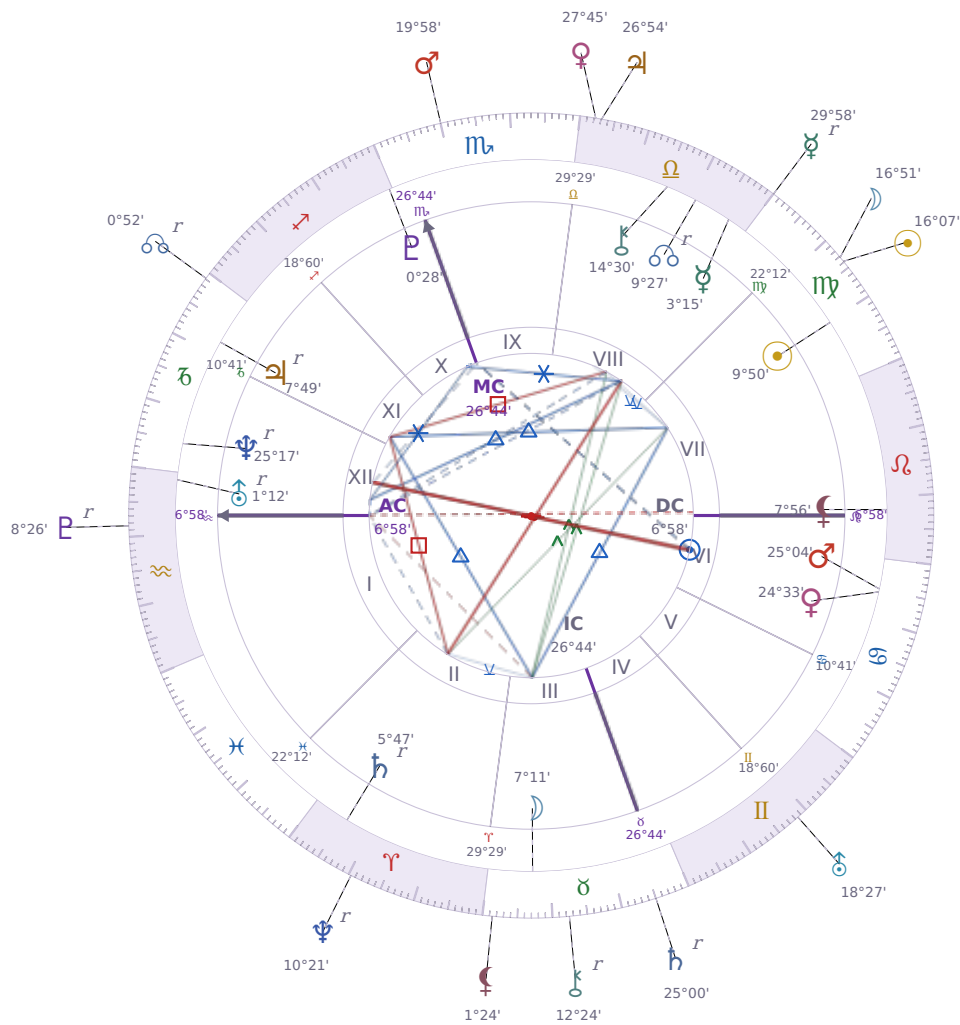

DAILY PERSONAL HOROSCOPE

Zendaya

American actress and singer (born 1996)

♍ Virgo September 1, 1996 18:01 Oakland

Saturday, 8 September 2029

TRANSITS FOR TODAY

☉ Sun	in ♍ Virgo	16°07'30"
☾ Moon	in ♍ Virgo	16°51'03"
☿ Mercury	in ♍ Virgo Rx	29°58'26"
♀ Venus	in ♎ Libra	27°45'07"
♂ Mars	in ♏ Scorpio	19°58'28"
♃ Jupiter	in ♎ Libra	26°54'14"
♄ Saturn	in ♉ Taurus Rx	25°00'53"

♅ Uranus	in ♊ Gemini	18°27'13"
♆ Neptune	in ♈ Aries Rx	10°21'57"
♇ Pluto	in ♒ Aquarius Rx	8°26'14"
♁ Chiron	in ♉ Taurus Rx	12°24'28"
♁ NNode	in ♑ Capricorn Rx	0°52'19"
♁ Lilith	in ♉ Taurus	1°24'25"

NATAL PLANETS

☉ Sun	in ♍ Virgo	9°50'33"	VII
☾ Moon	in ♉ Taurus	7°11'13"	III
☿ Mercury	in ♎ Libra	3°15'58"	VIII
♀ Venus	in ♋ Cancer	24°33'35"	VI
♂ Mars	in ♋ Cancer	25°04'42"	VI
♃ Jupiter	in ♑ Capricorn	7°49'25"	XI Rx
♄ Saturn	in ♈ Aries	5°47'39"	II Rx
♅ Uranus	in ♒ Aquarius	1°12'36"	XII Rx
♆ Neptune	in ♑ Capricorn	25°17'23"	XII Rx
♇ Pluto	in ♐ Sagittarius	0°28'32"	X
♁ Chiron	in ♎ Libra	14°30'22"	VIII
♁ North Node	in ♎ Libra	9°27'41"	VIII Rx
♁ Lilith	in ♌ Leo	7°56'00"	VII