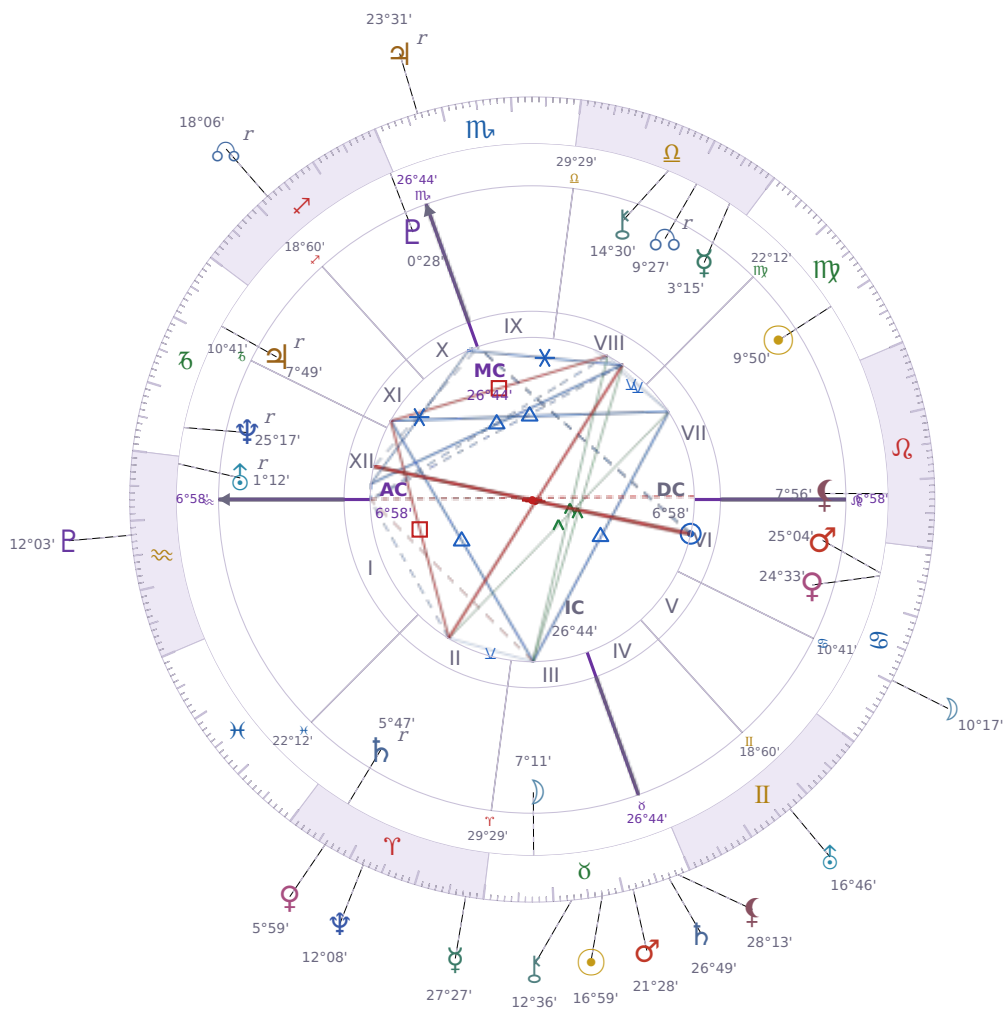

DAILY PERSONAL HOROSCOPE

Zendaya

American actress and singer (born 1996)

♍ Virgo September 1, 1996 18:01 Oakland

Tuesday, 7 May 2030

TRANSITS FOR TODAY

☉ Sun	in ♉ Taurus	16°59'13"
☾ Moon	in ♋ Cancer	10°17'45"
☿ Mercury	in ♈ Aries	27°27'12"
♀ Venus	in ♈ Aries	5°59'36"
♂ Mars	in ♉ Taurus	21°28'49"
♃ Jupiter	in ♏ Scorpio Rx	23°31'39"
♄ Saturn	in ♉ Taurus	26°49'30"

♅ Uranus	in ♊ Gemini	16°46'29"
♆ Neptune	in ♈ Aries	12°08'18"
♇ Pluto	in ♒ Aquarius	12°03'14"
♁ Chiron	in ♉ Taurus	12°36'16"
♁ NNode	in ♐ Sagittarius Rx	18°06'34"
♁ Lilith	in ♉ Taurus	28°13'39"

NATAL PLANETS