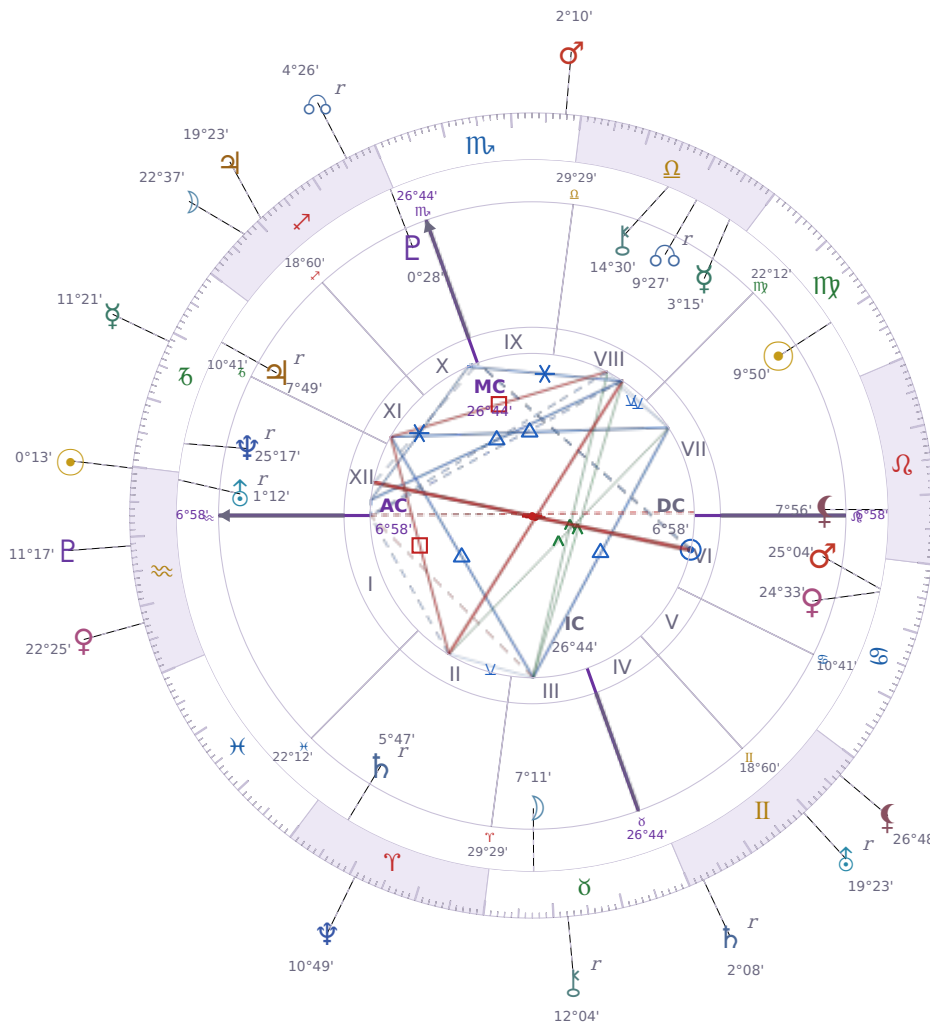

DAILY PERSONAL HOROSCOPE

Zendaya

American actress and singer (born 1996)

♍ Virgo September 1, 1996 18:01 Oakland

Monday, 20 January 2031

TRANSITS FOR TODAY

☉ Sun	in ♒ Aquarius	0°13'14"
☾ Moon	in ♏ Sagittarius	22°37'28"
☿ Mercury	in ♐ Capricorn	11°21'03"
♀ Venus	in ♒ Aquarius	22°25'46"
♂ Mars	in ♏ Scorpio	2°10'08"
♃ Jupiter	in ♏ Sagittarius	19°23'19"
♄ Saturn	in ♊ Gemini Rx	2°08'37"