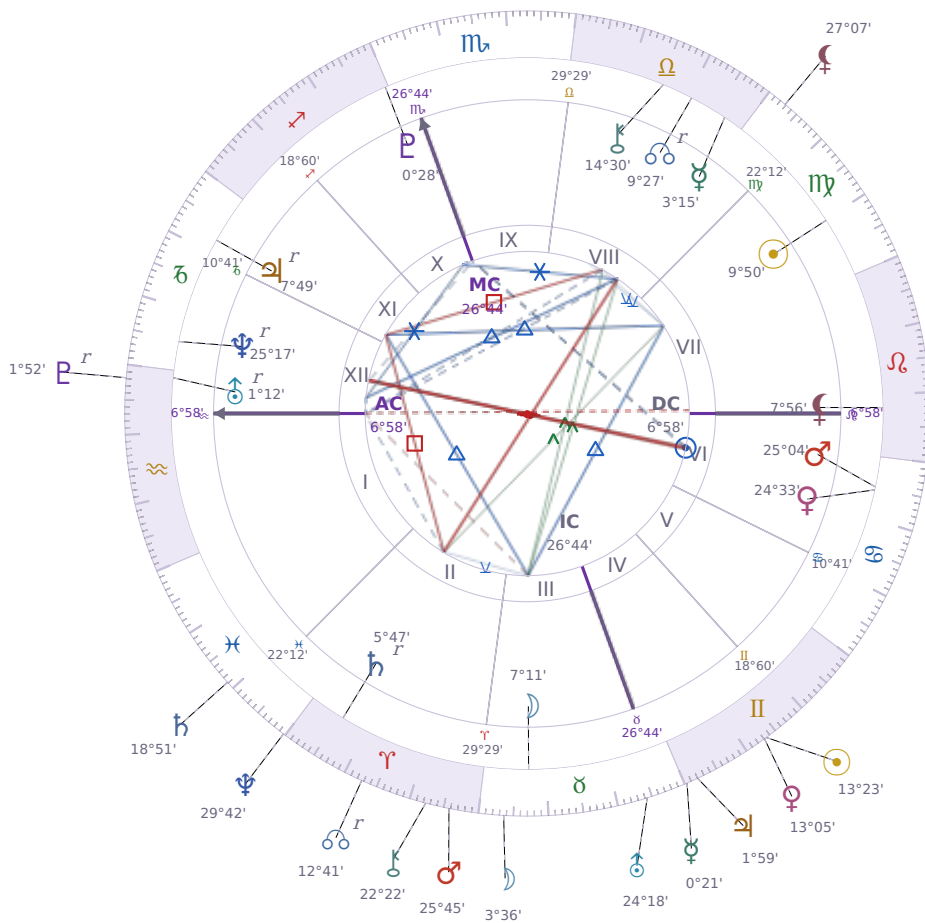

## WEEKLY PERSONAL HOROSCOPE

### Zendaya

American actress and singer (born 1996)

♍ Virgo September 1, 1996 18:01 Oakland

**3 June - 9 June 2024**

## AREAS OF LIFE